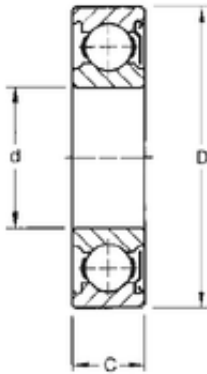

### 25 mm x 52 mm x 15 mm TIMKEN 205KD Single Row Ball Bearings

Bearing No. 205KD

Size	25x52x15 mm
Bore Diameter	25 mm
Outer Diameter	52 mm
Width	15 mm
d	25 mm
D	52 mm
B	15 mm
C	15 mm
Weight	0,127 Kg
Basic dynamic load rating (C)	16 kN

205KD Bearing 2D drawings and 3D CAD models