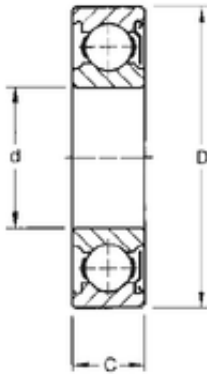

Jinan Focor Machinery Co., Ltd.

25 mm x 52 mm x 15 mm TIMKEN 205KD Single Row Ball Bearings

Bearing No. 205KD

Size	25x52x15 mm
Bore Diameter	25 mm
Outer Diameter	52 mm
Width	15 mm
d	25 mm
D	52 mm
B	15 mm
C	15 mm
Weight	0,127 Kg
Basic dynamic load rating (C)	16 kN

205KD Bearing 2D drawings and 3D CAD models