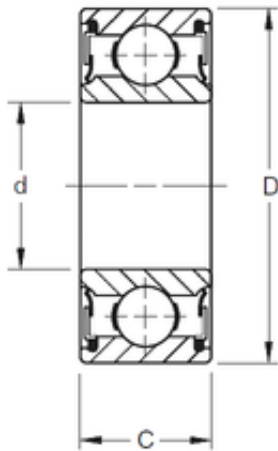

### 6,35 mm x 19,05 mm x 5,56 mm TIMKEN S1PP Single Row Ball Bearings

Bearing No. S1PP

Size	6.35x19.05x5.56 mm
Bore Diameter	6,35 mm
Outer Diameter	19,05 mm
Width	5,56 mm
d	6,35 mm
D	19,05 mm
B	5,56 mm
C	5,56 mm
Weight	0,009 Kg
Basic dynamic load rating (C)	3,1 kN

S1PP Bearing 2D drawings and 3D CAD models