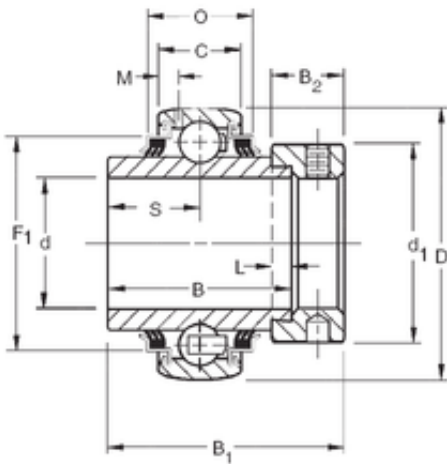

Jinan Focor Machinery Co., Ltd.

50,8 mm x 100 mm x 55,56 mm TIMKEN G1200KPPB4 Insert Bearings Spherical OD

Bearing No. G1200KPPB4

Size	50.8x100x55.56 mm
Bore Diameter	50,8 mm
Outer Diameter	100 mm
Width	55,56 mm
d	50,8 mm
D	100 mm
B	55,56 mm
C	24 mm
O	29,01 mm
d1	76,2 mm
B1	71,4 mm
B2	20,6 mm
L	4,8 mm
M	5,41 mm
S	27,8 mm
F1	87,17 mm
Weight	1,583 Kg
Basic dynamic load rating (C)	48,1 kN

G1200KPPB4 Bearing 2D drawings and 3D CAD models