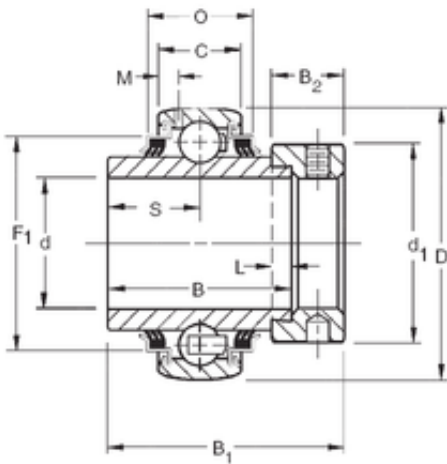

## 50,8 mm x 100 mm x 55,56 mm TIMKEN G1200KPPB4 Insert Bearings Spherical OD

Bearing No. G1200KPPB4

Size	50.8x100x55.56 mm
Bore Diameter	50,8 mm
Outer Diameter	100 mm
Width	55,56 mm
d	50,8 mm
D	100 mm
B	55,56 mm
C	24 mm
O	29,01 mm
d1	76,2 mm
B1	71,4 mm
B2	20,6 mm
L	4,8 mm
M	5,41 mm
S	27,8 mm
F1	87,17 mm
Weight	1,583 Kg
Basic dynamic load rating (C)	48,1 kN

G1200KPPB4 Bearing 2D drawings and 3D CAD models