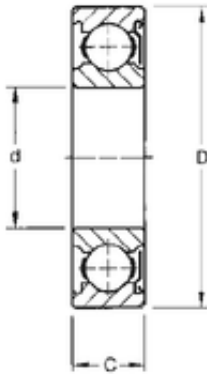

### 12 mm x 32 mm x 10 mm TIMKEN 201KD Single Row Ball Bearings

Bearing No. 201KD

Size	12x32x10 mm
Bore Diameter	12 mm
Outer Diameter	32 mm
Width	10 mm
d	12 mm
D	32 mm
B	10 mm
C	10 mm
Weight	0,036 Kg
Basic dynamic load rating (C)	7,6 kN

201KD Bearing 2D drawings and 3D CAD models